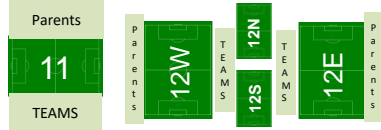

Bardin Road

Harold Patterson Sports Complex
1100 Wimbledon Dr
Arlington 76017
2021 Spring Season

North Parking
(Lot B)

Central Parking
(Lot C)

West Parking
(Lot A)

South Cooper Street

Sport Center Drive

The Village At Sports Center

Parking

South Parking
(Lot E)

Southeast Parking
(Lot D)

Wimbledon Drive