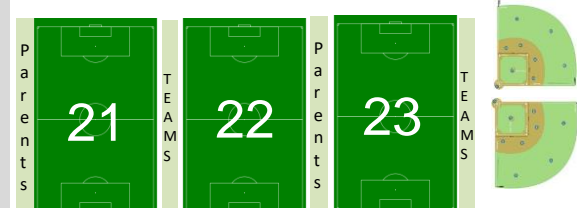

Bardin Road

Harold Patterson Sports Complex
1100 Wimbledon Dr
Arlington 76017
2021 Spring Season

North Parking
(Lot B)

Central Parking
(Lot C)

West Parking
(Lot A)

South Cooper Street

Sport Center Drive

The Village At Sports Center

Parking

South Parking
(Lot E)

Southeast Parking
(Lot D)

Wimbledon Drive